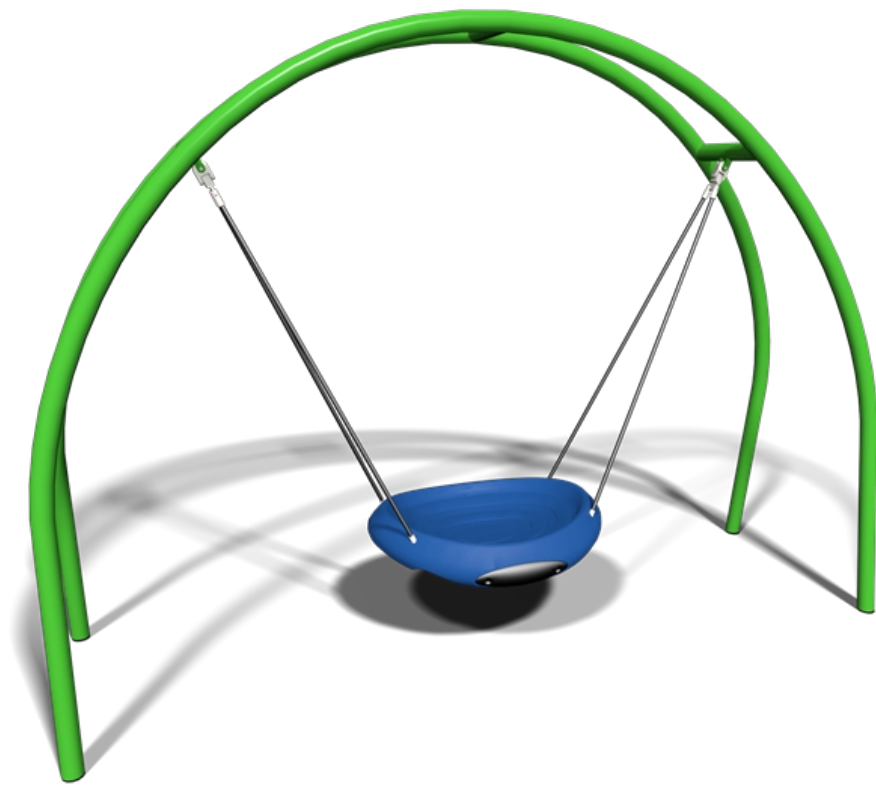

Ooodle® Swing

Model 173592A

The Ooodle® Swing provides interactive fun for oodles of kids! It's the perfect accent for any new or existing playground - especially play spaces designed with the Evos® play system.

Features

- Comfortably seats four to six children at once
- Moulded from durable, colourfast polyethylene
- Also available in a Hot Dip Galvanised model
- Swing seat contains two rubber-encapsulated bumpers
- Transfer point from wheelchair or walker

Soft Fall Area: 4.6m x 8.4m
Max. Fall Height: 1.35m