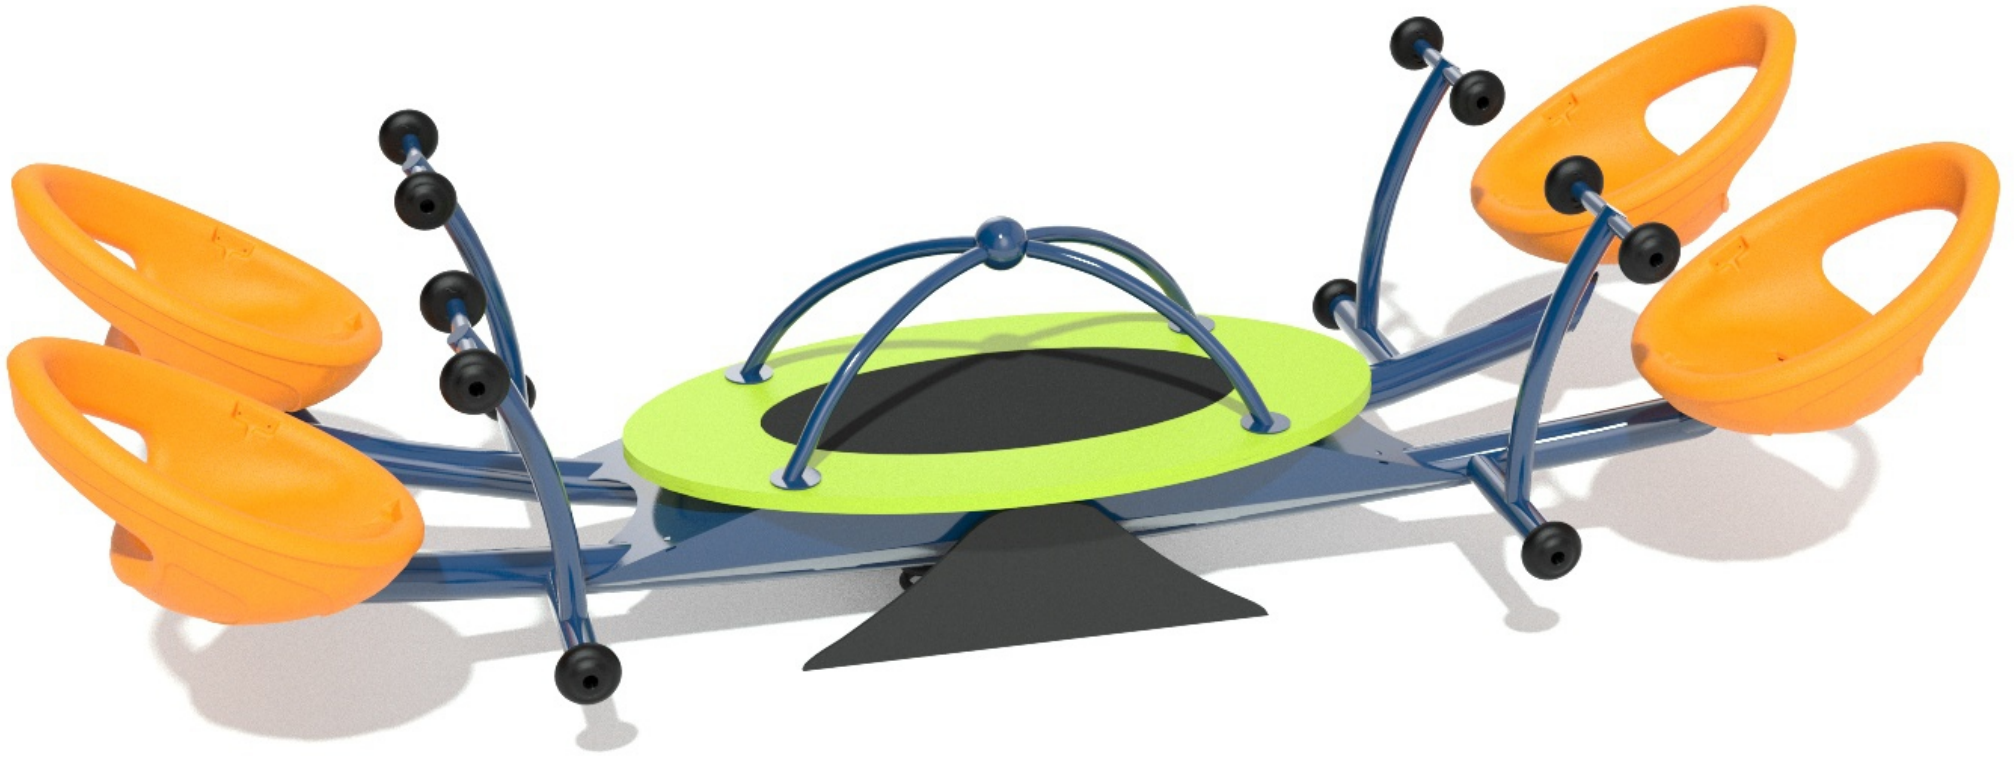

We-saw™

Model 186490

The We-saw™ is a new take on our traditional seesaw. Its unique design and gentle rocking motion invites kids and families of all ages and abilities to participate in the fun.

Features

- 4 seats with centre platform for additional participants
- Spring mechanism and in-ground bumpers for controlled motion
- Rubber stops on hand and foot-holds ensure a firm grip
- Walk-in seating ensures easy access or transfer into seat
- Seats made of durable, colour fast, vibrant polyethylene

Developmental Benefits

- *Sensory* - Proprioception, Vestibular+
- *Motor Skills* - Balance, Core Body Strength, Lower Body Strength, Upper Body Strength
- *Cognitive Skills* - Problem Solving
- *Social Emotional Skills* - Cooperation, Imaginative Play, Social Skill Development

Soft Fall Area: 5.0m x 7.1m
Max. Fall Height: 1.37m